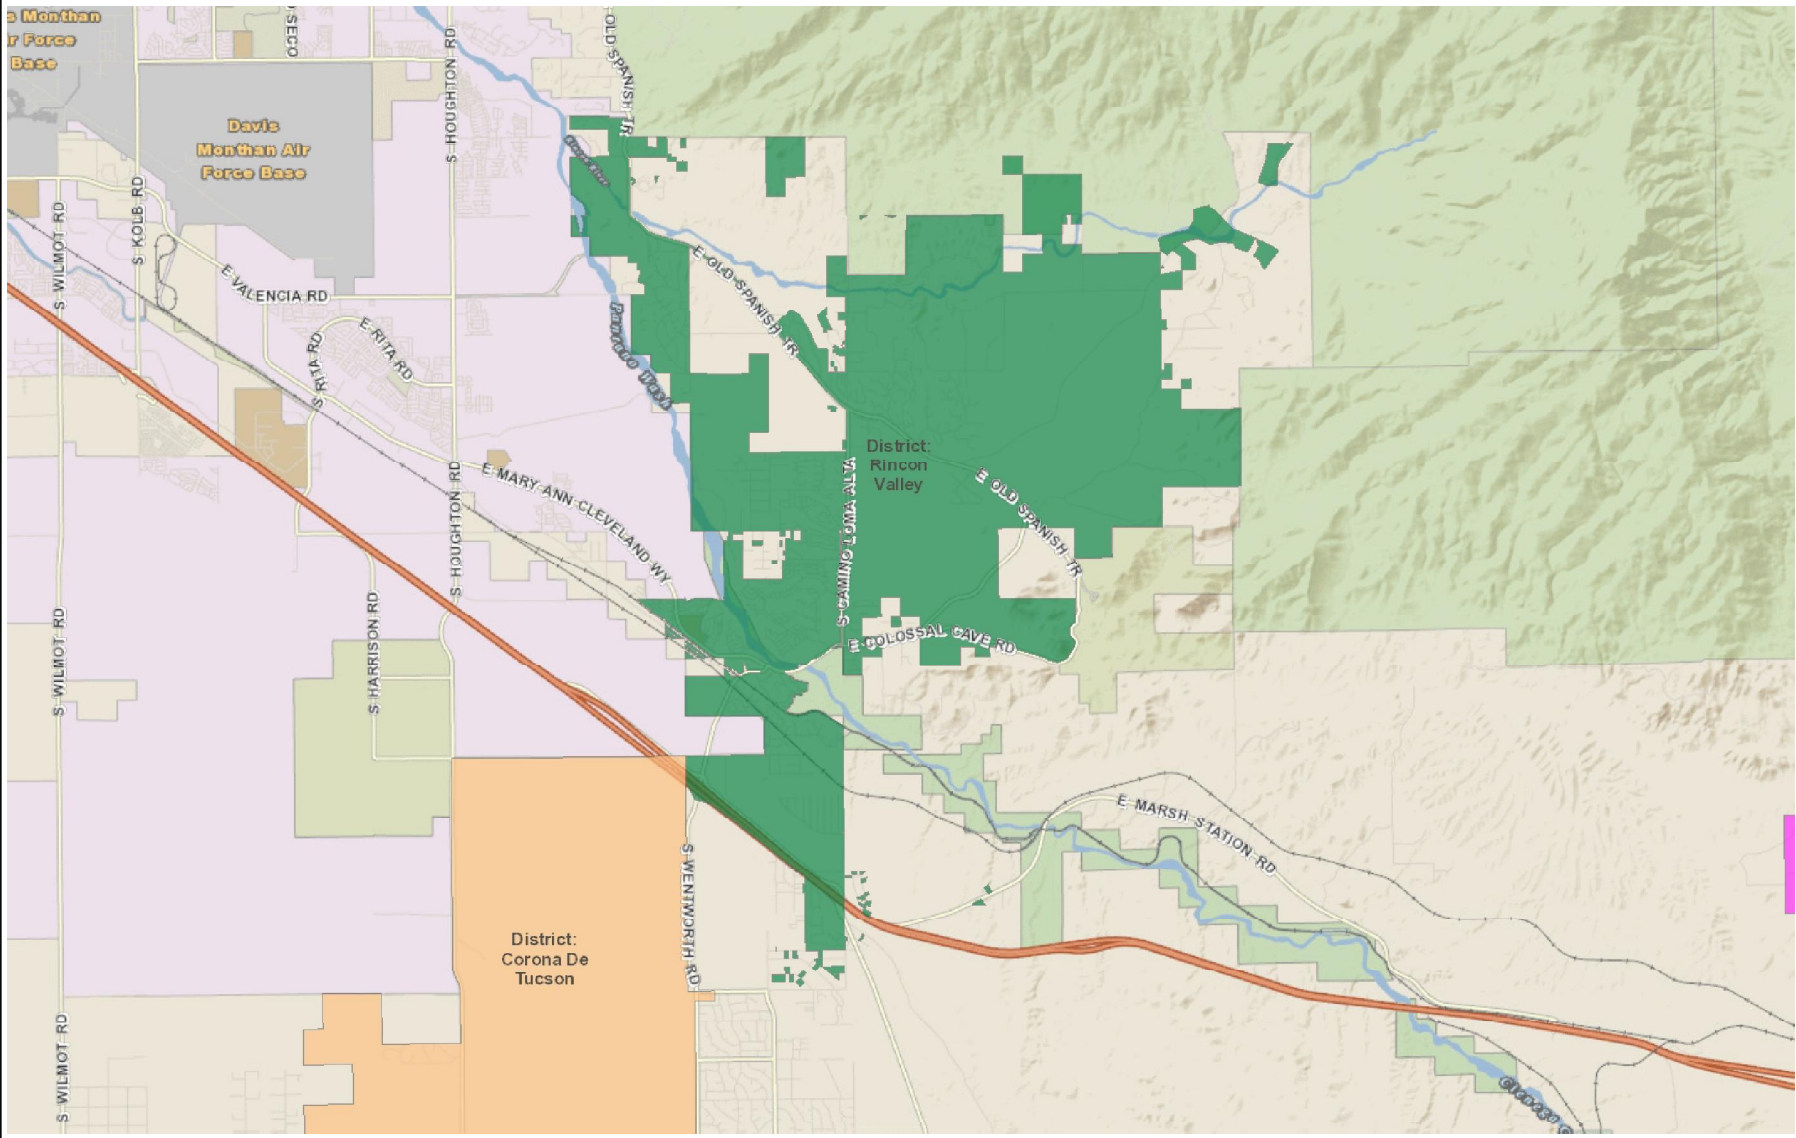

Rincon Valley Fire District

Legend

Fire Taxation Districts

- Arivaca
- Avra Valley
- Corona De Tucson
- Drexel Heights
- Golden Ranch
- Green Valley
- Hidden Valley
- Mescal-J6
- Mount Lemmon
- Mountain Vista
- Northwest
- Picture Rocks
- Rincon Valley
- Sabino Vista
- Sonoita Elgin
- South Tucson
- Tanque Verde Valley
- Three Points
- Tucson Country Club Estates
- Why

Notes: